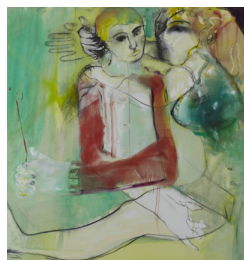

STRUCTURED THROUGH MOVEMENT

A father and a son, a painter and a sculptor, are revisiting One Paved Court to exhibit their latest works, which embody ideas of movement and structure.

The making of Simon's and Guillaume's work is fostered by the movement of their tools and the process of manipulating materials. Whether in the two-dimensional or the three-dimensional, these works invite their viewers to contemplate the relationships between structure and movement, both figurative and abstract.

2ND - 13TH OCT 2019

16TH - 20TH OCT by
appointment only

One Paved Court
Richmond
TW9 1LZ

Sponsored by **WorkShy
Brewery**

SIMON KLEIN

Simon's figures are never truly static, but are poised in anticipation. The painted marks and gestures are integrated into the pictorial space creating a sense of movement and narrative amongst the figures.

www.simonklein.co.uk

@simonklein3